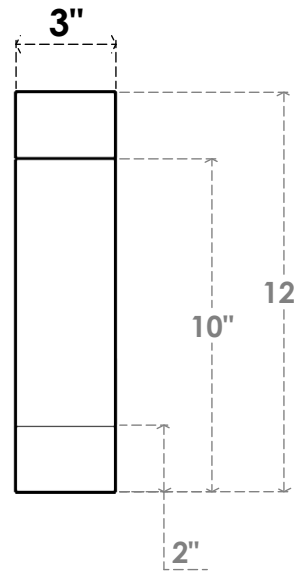

ITEM NUMBER: BRCPO030X08000X12000BUR

3"W X 8"D X 12"H BURLINGTON ARCHITECTURAL GRADE PVC OPEN BRACE

SIDE PROFILE

FRONT PROFILE

ISOMETRIC

EKENA MILLWORK
2300 WEST MAIN ST.
CLARKSVILLE, TX 75426
TOLL FREE: 866-607-0453
WWW.EKENAMILLWORK.COM

NOTES

1. INSTALLATION TO BE COMPLETED IN ACCORDANCE WITH MANUFACTURER'S SPECIFICATIONS.
2. DRAWING MAY NOT BE TO SCALE
3. THIS DRAWING IS INTENDED FOR DESIGN AND PLANNING PURPOSES ONLY.
4. ALL INFORMATION CONTAINED HEREIN WAS CURRENT AT THE TIME OF DEVELOPMENT BUT MUST BE REVIEWED AND APPROVED BY THE PRODUCT MANUFACTURER TO BE CONSIDERED ACCURATE.
5. ARCHITECTURAL GRADE PVC PRODUCTS ARE MADE FROM EXPANDED CELLULAR PVC AND COME NATURALLY WHITE BUT MAY BE PAINTED