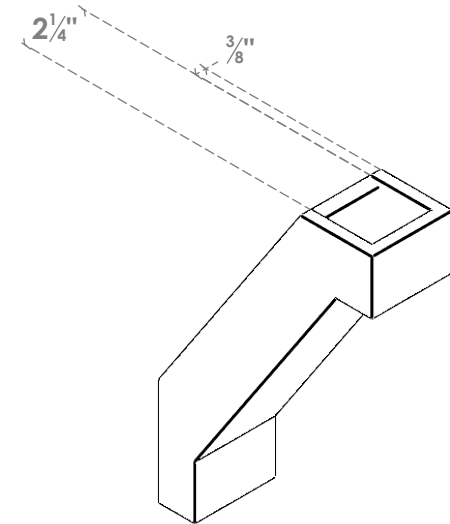

ITEM NUMBER: BRCPO030X08000X12000BUR

3"W X 8"D X 12"H BURLINGTON ARCHITECTURAL GRADE PVC OPEN BRACE

SIDE PROFILE

FRONT PROFILE

ISOMETRIC

EKENA MILLWORK
2300 WEST MAIN ST.
CLARKSVILLE, TX 75426
TOLL FREE: 866-607-0453
WWW.EKENAMILLWORK.COM