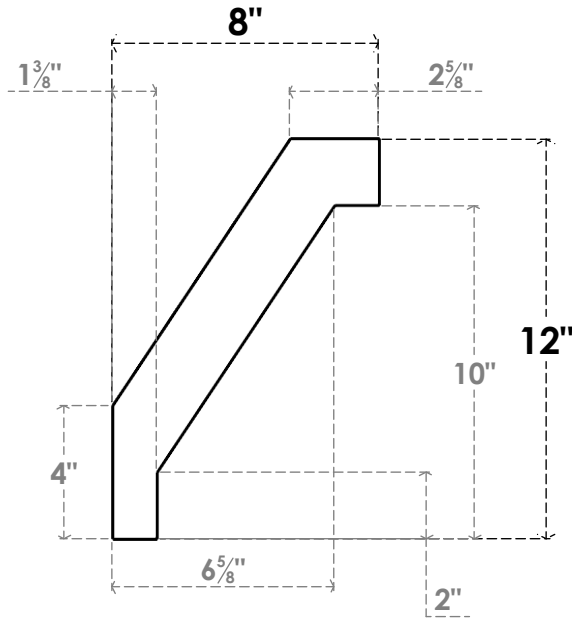

ITEM NUMBER: BRCPO030X08000X12000BUR

3"W X 8"D X 12"H BURLINGTON ARCHITECTURAL GRADE PVC OPEN BRACE

SIDE PROFILE

FRONT PROFILE

ISOMETRIC

EKENA MILLWORK
2300 WEST MAIN ST.
CLARKSVILLE, TX 75426
TOLL FREE: 866-607-0453
WWW.EKENAMILLWORK.COM